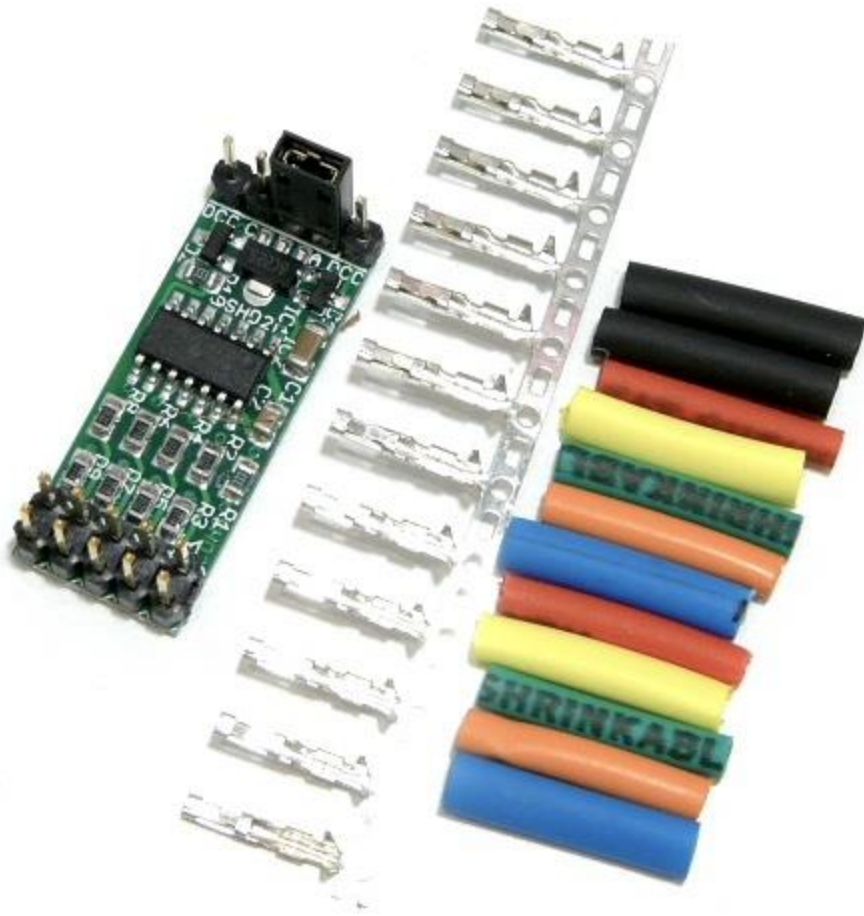

[Team Digital, LLC](#) has released the [SHD2 - Dual Signal Head Decoder](#). The SHD2 is a DCC compatible signal head accessory decoder. It can control up to two signal heads and is compatible with JRMI Signal Heads. It can drive four individual LEDs (4 colors) per head. Each decoder has a total of eight outputs.